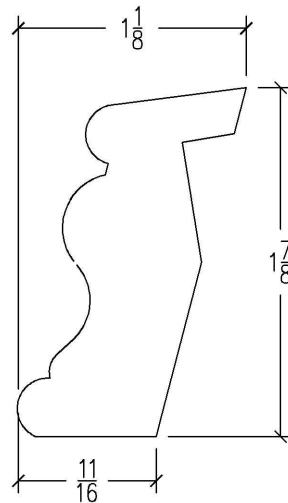

Algoma

WOOD PRODUCTS

A Division of CTI Hospitality, Inc.

HOTEL INTERIOR SPECIALISTS
phone:
(920)487-5209

MOULDING TYPE

CROWN

PROFILE #

CR-10

REVISIONS

△^x	x
△^x	x
△^x	x
△^x	x
△^x	x
△^x	x
△	
△	

DRAWING STATUS

RELEASED

LEGAL NOTICE

THIS DRAWING AND THE DESIGN SHOWN HEREIN ARE THE EXCLUSIVE PROPERTY OF CTI HOSPITALITY INC. AND MAY NOT BE COPIED, DISPERSED TO OTHERS OR UTILIZED FOR THE PURPOSE OF MANUFACTURING OR PROVIDING PRODUCT WITHOUT WRITTEN PERMISSION FROM CTI HOSPITALITY INC.

DRAWN BY: AGJ	SHEET #:
DATE: X/XX/XX	1.0