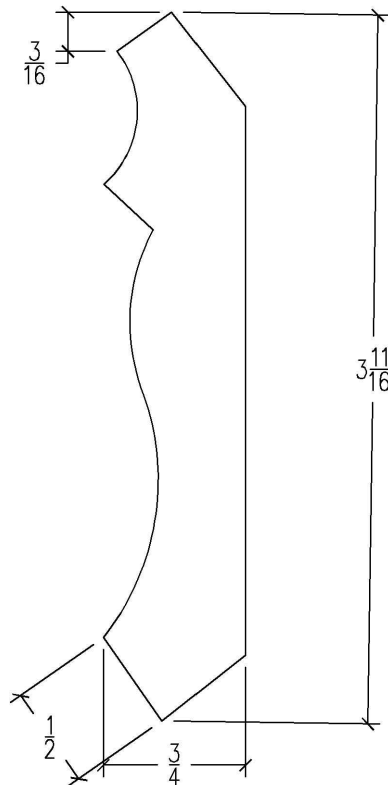

Algoma

WOOD PRODUCTS

A Division of CTI Hospitality, Inc.

HOTEL INTERIOR SPECIALISTS

phone:
(920)487-5209

MOULDING TYPE

CROWN

PROFILE #

DRAWN BY: AGJ
DATE: X/XX/XX

SHEET #: **1.0**