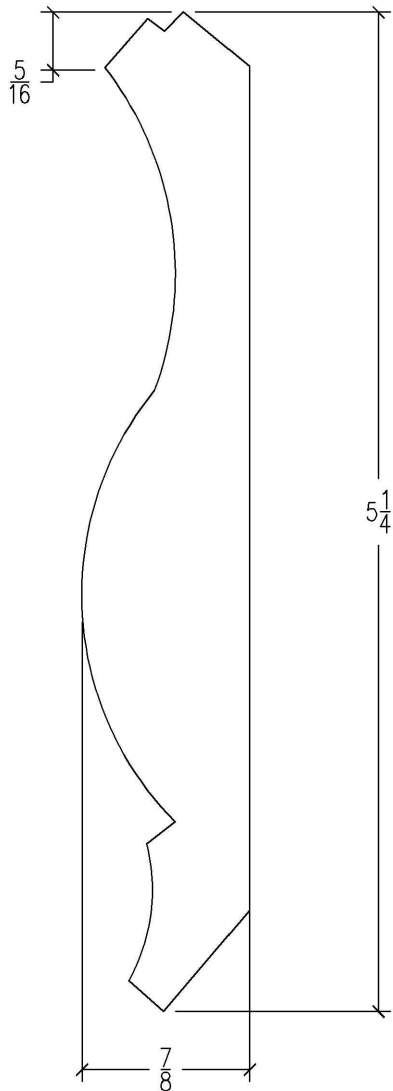

Algoma

WOOD PRODUCTS

A Division of CTI Hospitality, Inc.

HOTEL INTERIOR SPECIALISTS

phone:
(920)487-5209

MOULDING TYPE

CROWN

PROFILE #

CR-23

REVISIONS

△ ¹	x		
			x
△ ²	x		
			x
△ ³	x		
			x
△ ⁴	x		
			x
△ ⁵	x		
			x
△ ⁶	x		
			x
△			
△			

DRAWING STATUS

RELEASED

LEGAL NOTICE

THIS DRAWING AND THE DESIGN SHOWN HEREIN ARE THE EXCLUSIVE PROPERTY OF CTI HOSPITALITY INC. AND MAY NOT BE COPIED, DISPERSED TO OTHERS OR UTILIZED FOR THE PURPOSE OF MANUFACTURING OR PROVIDING PRODUCT WITHOUT WRITTEN PERMISSION FROM CTI HOSPITALITY INC.

DRAWN BY: AGJ SHEET #:

DATE: X/XX/XX

1.0