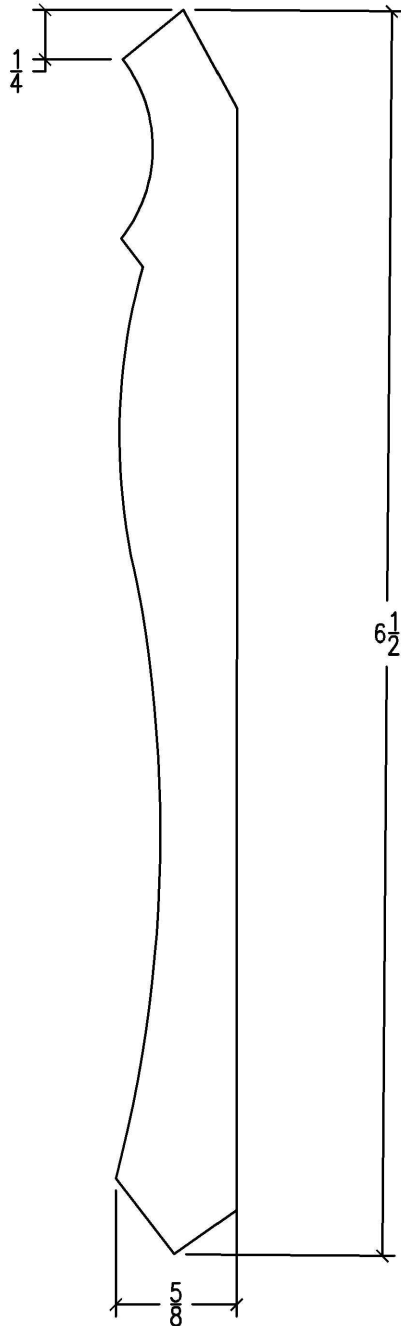

Algoma

WOOD PRODUCTS

A Division of CTI Hospitality, Inc.

HOTEL INTERIOR SPECIALISTS
phone:
(920)487-5209

MOULDING TYPE

CROWN

PROFILE #

CR-24

DRAWN BY: AGJ	SHEET #:
DATE: X/XX/XX	1.0