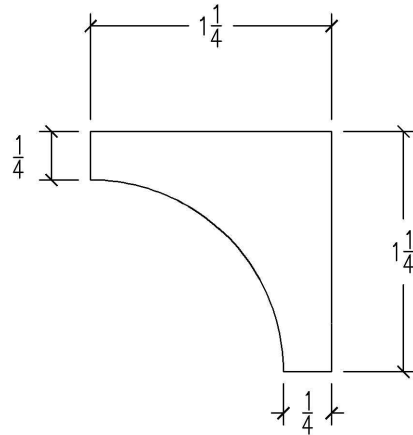

Algoma

WOOD PRODUCTS

A Division of CTI Hospitality, Inc.

HOTEL INTERIOR SPECIALISTS
phone:
(920)487-5209

MOULDING TYPE

CROWN

PROFILE #

CR-4