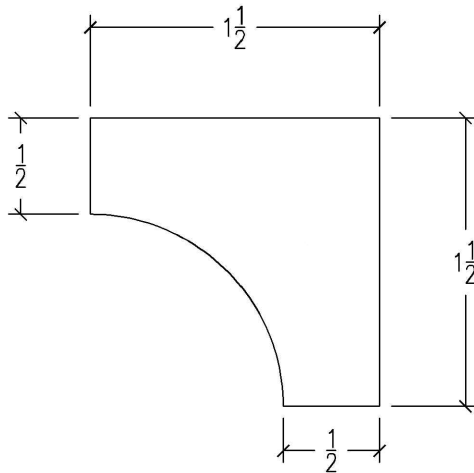

Algoma

WOOD PRODUCTS

A Division of CTI Hospitality, Inc.

HOTEL INTERIOR SPECIALISTS
phone:
(920)487-5209

MOULDING TYPE

CROWN

PROFILE #

CR-5