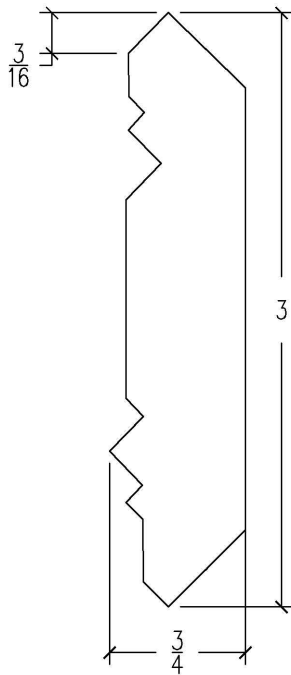

Algoma

WOOD PRODUCTS

A Division of CTI Hospitality, Inc.

HOTEL INTERIOR SPECIALISTS
phone:
(920)487-5209

MOULDING TYPE

CROWN

PROFILE #

CR-52

DRAWN BY: AGJ
DATE: X/XX/XX

SHEET #:
1.0