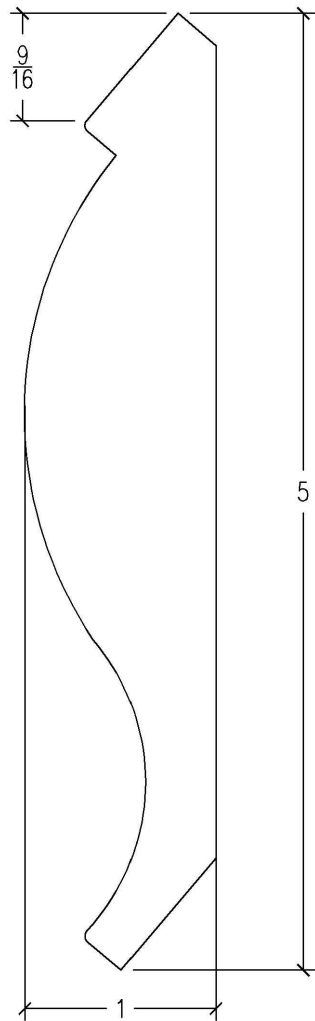

Algoma

WOOD PRODUCTS

A Division of CTI Hospitality, Inc.

HOTEL INTERIOR SPECIALISTS
phone:
(920)487-5209

MOULDING TYPE

CROWN

PROFILE #

CR-57

DRAWN BY: AGJ
DATE: X/XX/XX

SHEET #: **1.0**