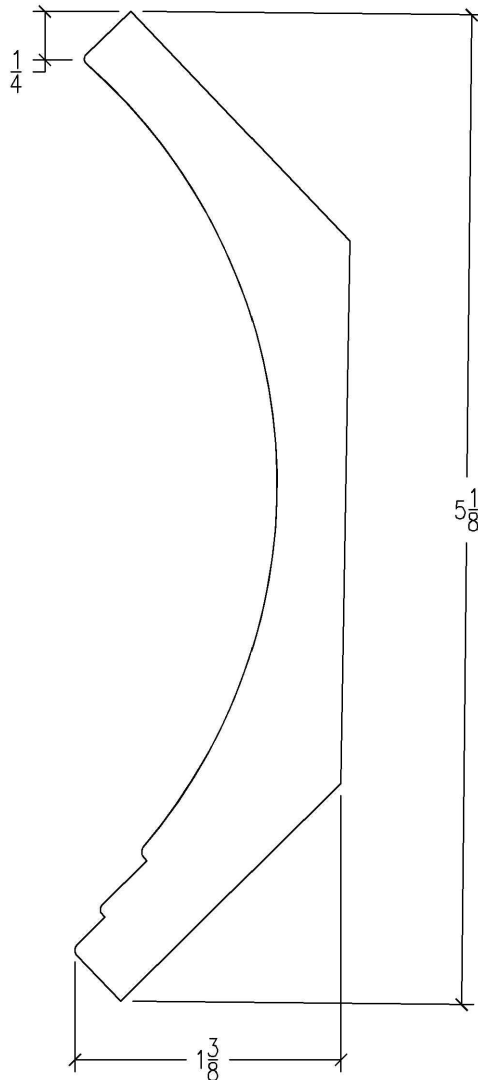

Algoma

WOOD PRODUCTS

A Division of CTI Hospitality, Inc.

HOTEL INTERIOR SPECIALISTS
phone:
(920)487-5209

MOULDING TYPE

CROWN

PROFILE #

CR-63

DRAWN BY:
AGJ
DATE:
X/XX/XX

SHEET #:
1.0