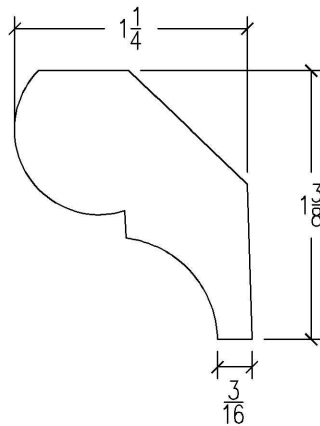

Algoma

WOOD PRODUCTS

A Division of CTI Hospitality, Inc.

HOTEL INTERIOR SPECIALISTS

phone:
(920)487-5209

MOULDING TYPE

CROWN

PROFILE #

CR-8

REVISIONS

△¹	x	x
△²	x	x
△³	x	x
△⁴	x	x
△⁵	x	x
△⁶	x	x
△		
△		

DRAWING STATUS

RELEASED

LEGAL NOTICE

THIS DRAWING AND THE DESIGN SHOWN HEREIN ARE THE EXCLUSIVE PROPERTY OF CTI HOSPITALITY INC. AND MAY NOT BE COPIED, DISPERSED TO OTHERS OR UTILIZED FOR THE PURPOSE OF MANUFACTURING OR PROVIDING PRODUCT WITHOUT WRITTEN PERMISSION FROM CTI HOSPITALITY INC.

DRAWN BY: AGJ SHEET #:

DATE: X/XX/XX

1.0