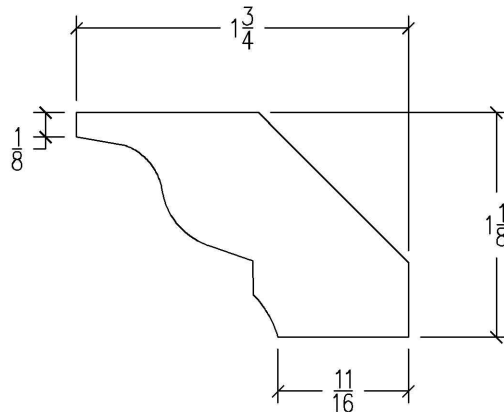

Algoma

WOOD PRODUCTS

A Division of CTI Hospitality, Inc.

HOTEL INTERIOR SPECIALISTS

phone:
(920)487-5209

MOULDING TYPE

CROWN

PROFILE #