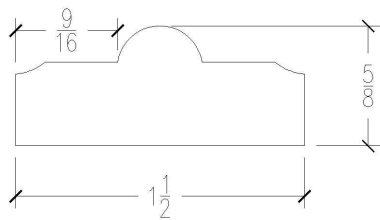

Algoma

WOOD PRODUCTS

A Division of CTI Hospitality, Inc.

HOTEL INTERIOR SPECIALISTS

phone:
(920)487-5209

MOULDING TYPE

MOULDINGS

PROFILE

69

REVISIONS

△¹	x
△²	x
△³	x
△⁴	x
△⁵	x
△⁶	x
△⁷	
△⁸	

DRAWING STATUS

RELEASED

LEGAL NOTICE

THIS DRAWING AND THE DESIGN SHOWN HEREIN ARE THE EXCLUSIVE PROPERTY OF CTI HOSPITALITY INC. AND MAY NOT BE COPIED, DISPERSED TO OTHERS OR UTILIZED FOR THE PURPOSE OF MANUFACTURING OR PROVIDING PRODUCT WITHOUT WRITTEN PERMISSION FROM CTI HOSPITALITY INC.

DRAWN BY: NDI SHEET #:

DATE: X/XX/XX

1.0