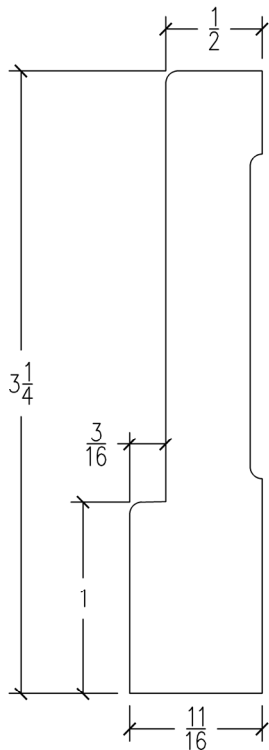

Algoma

WOOD PRODUCTS

A Division of CTI Hospitality, Inc.

HOTEL INTERIOR SPECIALISTS

phone:
(920)487-5209

MOULDING TYPE

BASE

PROFILE #

BA - 24

REVISIONS

△¹	x	
△²	x	x
△³	x	x
△⁴	x	x
△⁵	x	x
△⁶	x	x
△⁷		
△⁸		

DRAWING STATUS

RELEASED

LEGAL NOTICE

THIS DRAWING AND THE DESIGN SHOWN HEREIN ARE THE EXCLUSIVE PROPERTY OF CTI HOSPITALITY INC. AND MAY NOT BE COPIED, DISPERSED TO OTHERS OR UTILIZED FOR THE PURPOSE OF MANUFACTURING OR PROVIDING PRODUCT WITHOUT WRITTEN PERMISSION FROM CTI HOSPITALITY INC.

DRAWN BY: JCK
DATE: 3/1/2019

SHEET #: **1.0**